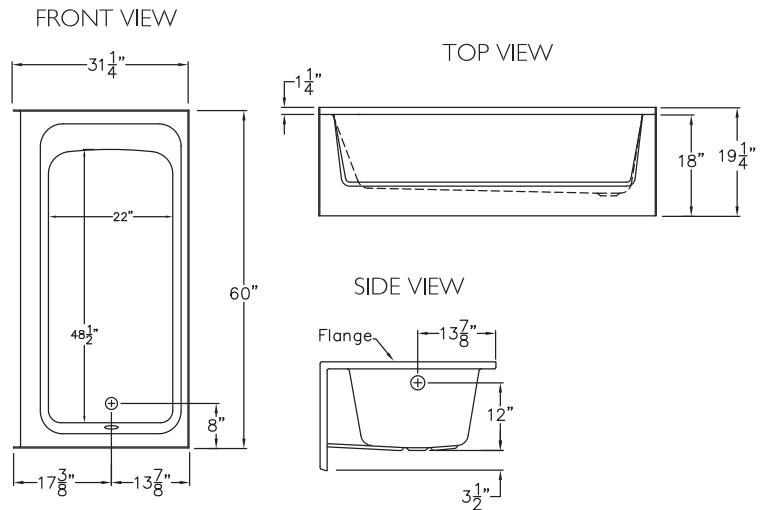

**G 6030 TO LR**  
60" x 31.25" x 19.25"

**FEATURES**

FINISH	PRODUCT	PIECES	STYLE
AcryIX™ Applied Acrylic	Soaking Tub	One	Garden Tub

*Due to the nature of the materials, dimensions may vary +/- 0.5".*

**OPTIONS**

WHIRLPOOL	AcryIX™ COLORS	SOLID SURFACE COLORS	ACCESSORIES
Yes	White, Bone, Biscuit	Solids or Naturals	Drain

**TECHNICAL INFORMATION**

WT	LOAD FACTOR	HANDED BY	CODES
80	0.34	Drain L R	ANSI I24.1, UPC

**WARRANTY**